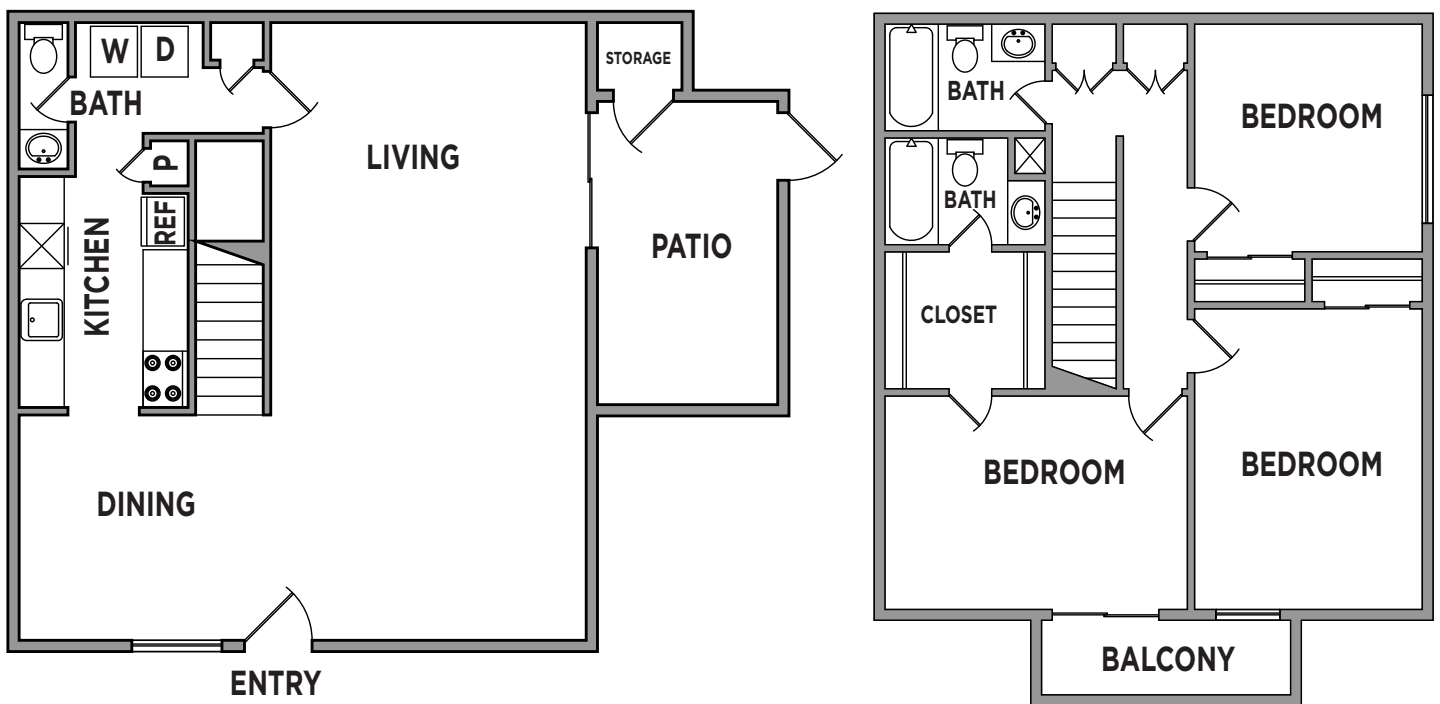

TOWNSHIP

APARTMENTS

401 SOUTH BENDER AVENUE, HUMBLE, TEXAS 77338 | 281.446.9194
TOWNSHIPAPTS.COM | LEASING.TOWNSHIP@URBANSW.COM

PLAN J

3 bd / 2.5 bth

1,500 SQ. FT.*

*square footage is approximate