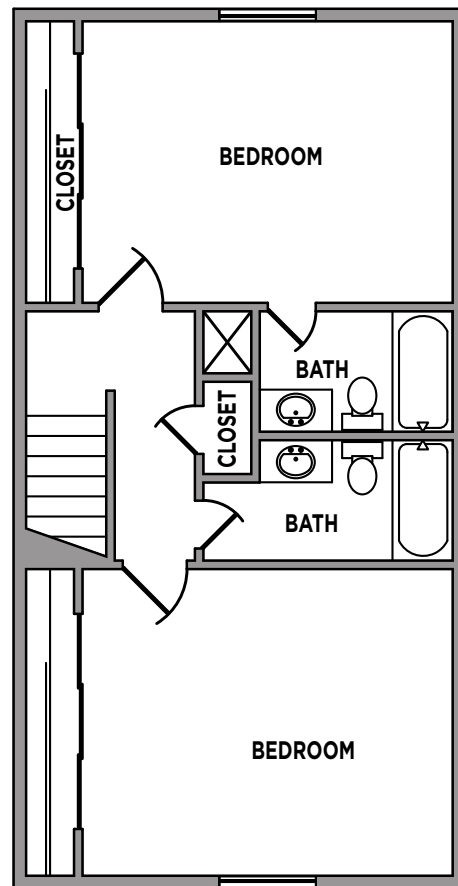

TOWNSHIP

APARTMENTS

401 SOUTH BENDER AVENUE, HUMBLE, TEXAS 77338 | 281.446.9194
TOWNSHIPAPTS.COM | LEASING.TOWNSHIP@URBANSW.COM

PLAN I

3 bd / 2.5 bth

1,350 SQ. FT.*

*square footage is approximate