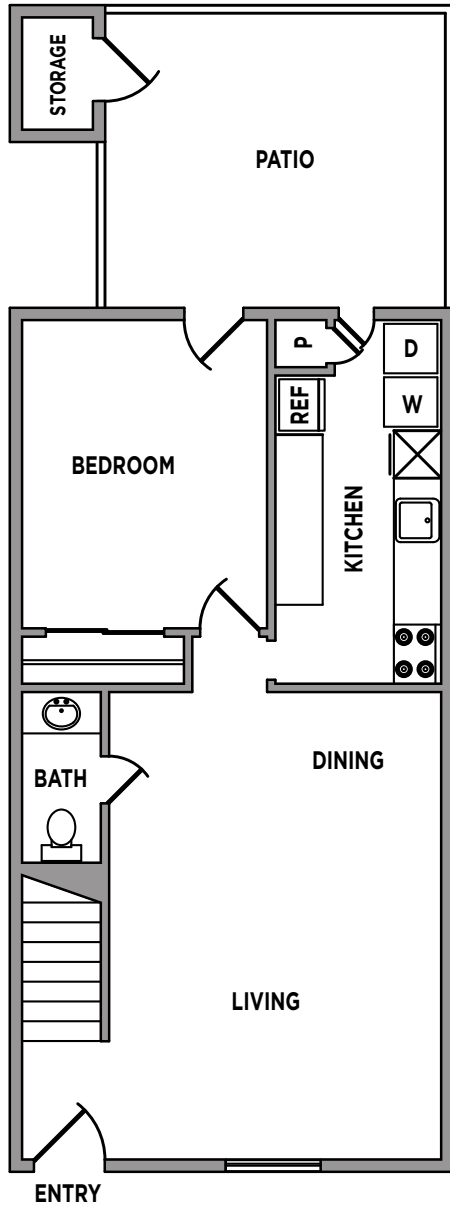

TOWNSHIP

APARTMENTS

401 SOUTH BENDER AVENUE, HUMBLE, TEXAS 77338 | 281.446.9194
TOWNSHIPAPTS.COM | LEASING.TOWNSHIP@URBANSW.COM

PLAN I

3 bd / 2.5 bth

1,350 SQ. FT.*

*square footage is approximate