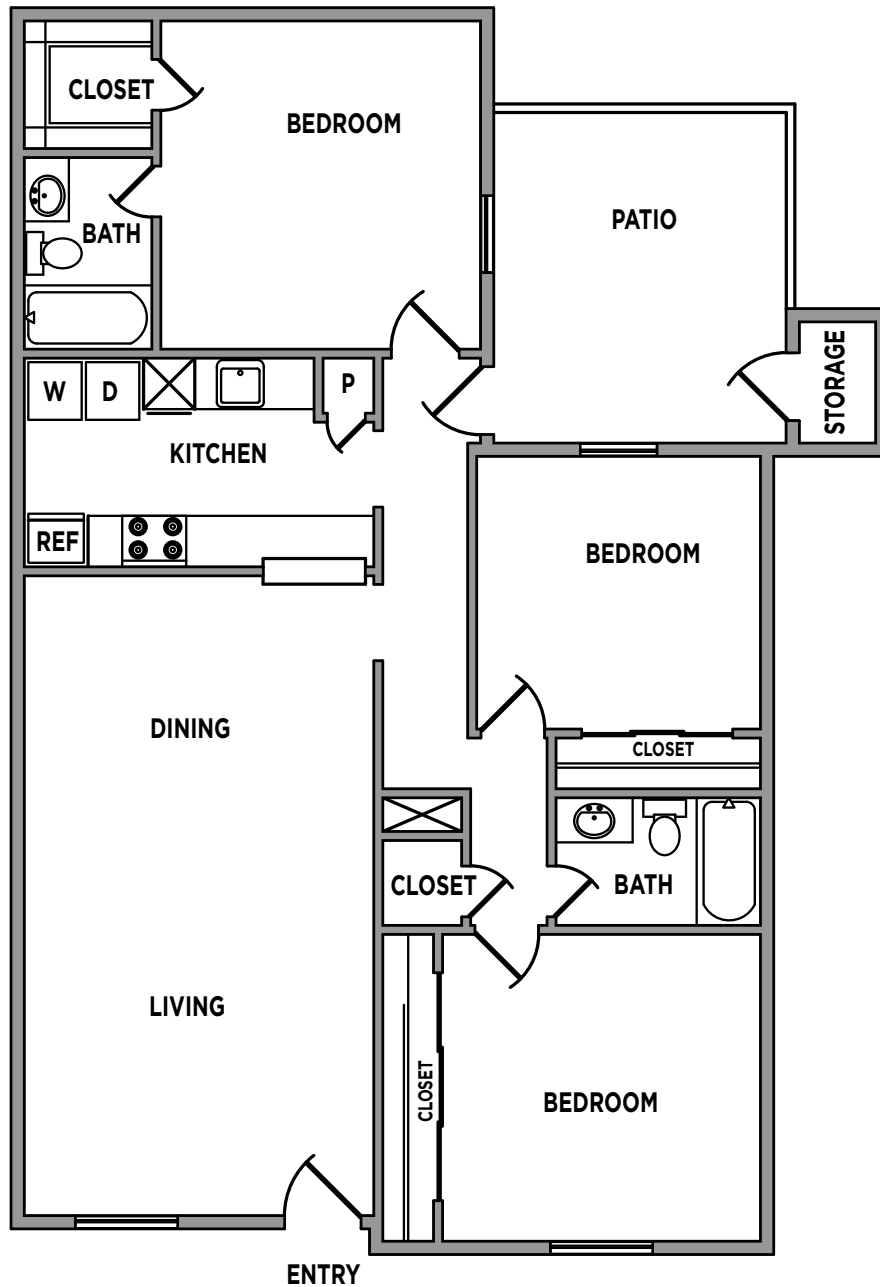

TOWNSHIP

APARTMENTS

401 SOUTH BENDER AVENUE, HUMBLE, TEXAS 77338 | 281.446.9194
TOWNSHIPAPTS.COM | LEASING.TOWNSHIP@URBANSW.COM

PLAN H

3 bd / 2 bth

1,300 SQ. FT.*

*square footage is approximate