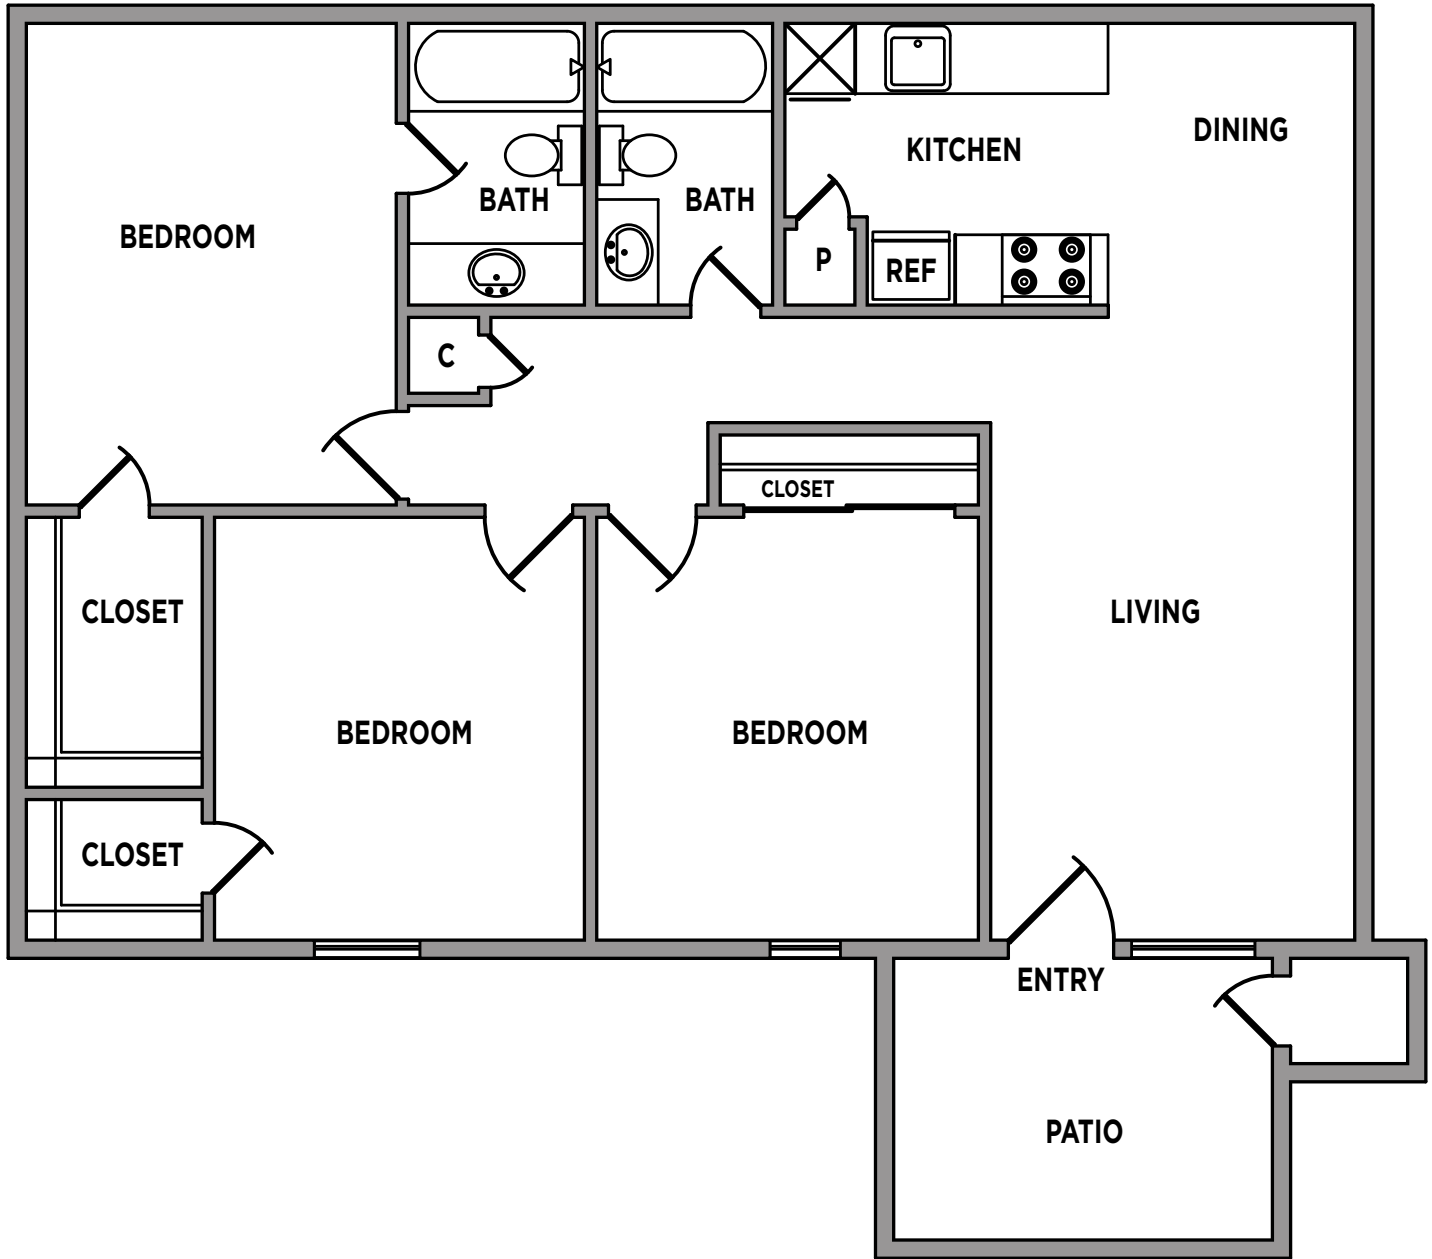

TOWNSHIP

401 SOUTH BENDER AVENUE, HUMBLE, TEXAS 77338 | 281.446.9194
TOWNSHIPAPTS.COM | LEASING.TOWNSHIP@URBANSW.COM

APARTMENTS

PLAN G

3 bd / 2 bth

1,200 SQ. FT.*

*square footage is approximate