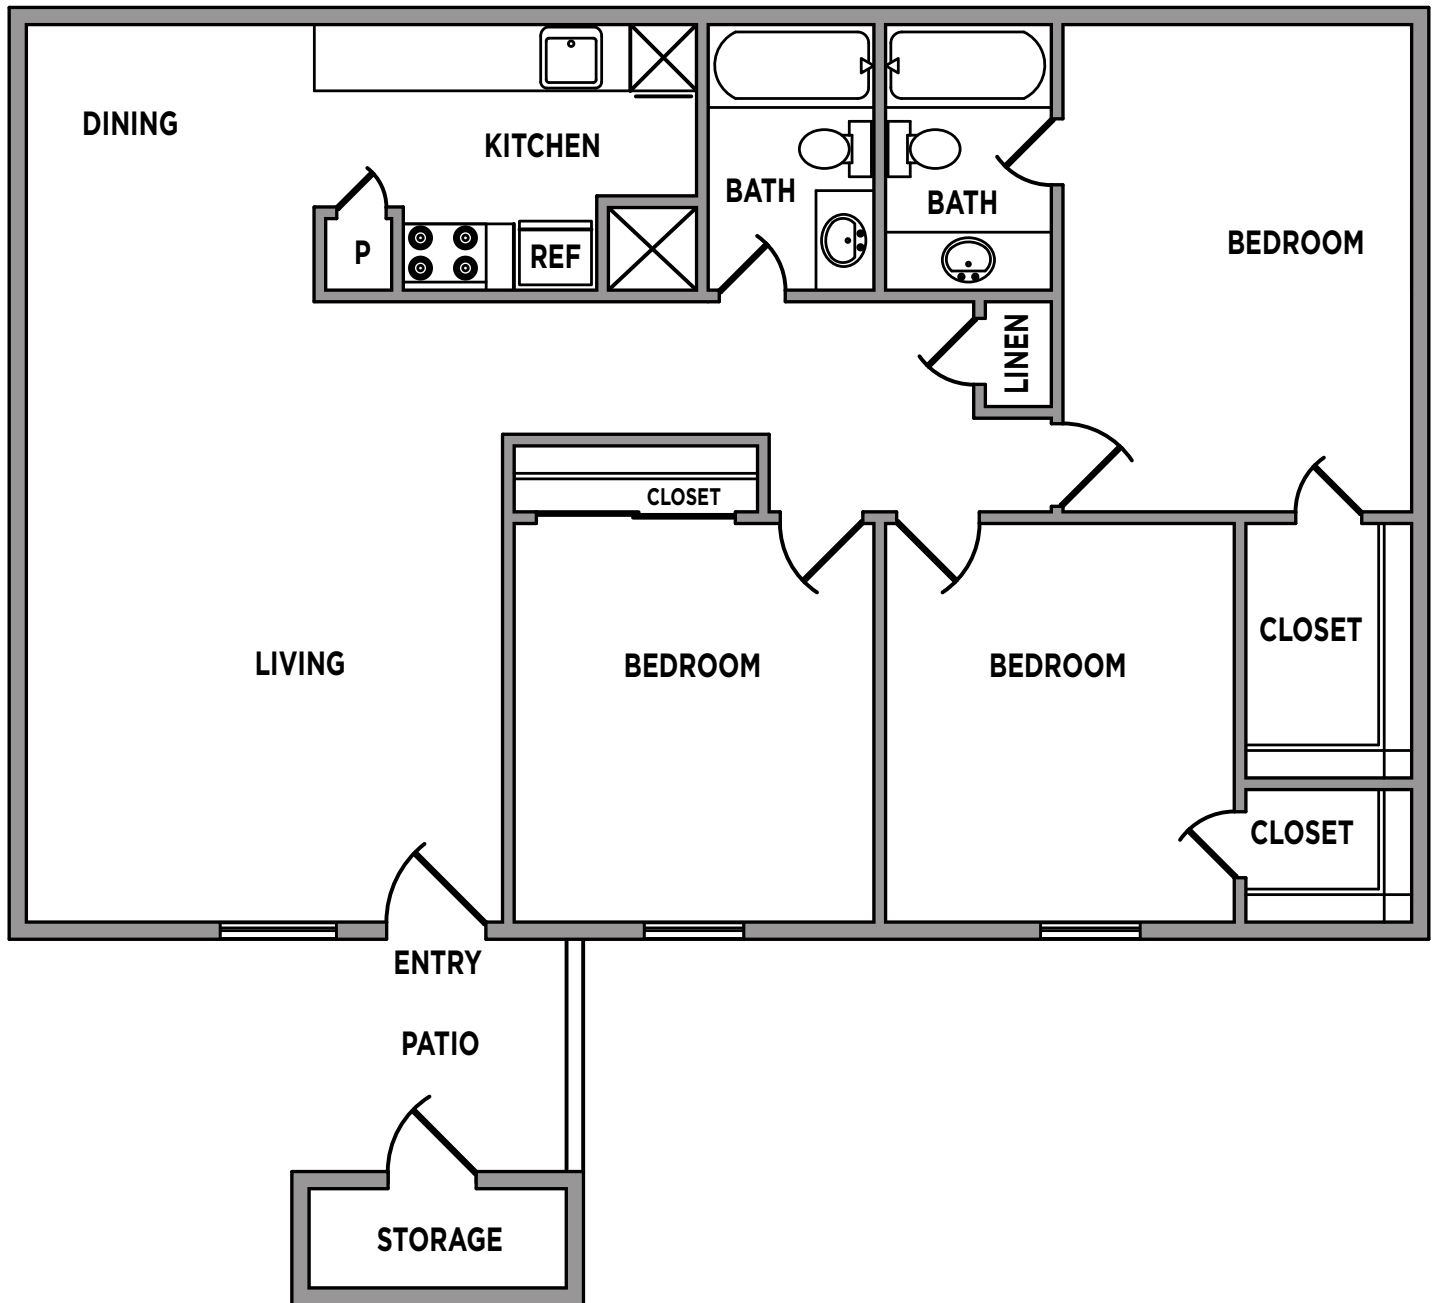

TOWNSHIP

APARTMENTS

401 SOUTH BENDER AVENUE, HUMBLE, TEXAS 77338 | 281.446.9194
TOWNSHIPAPTS.COM | LEASING.TOWNSHIP@URBANSW.COM

PLAN F

3 bd / 2 bth

1,200 SQ. FT.*

*square footage is approximate