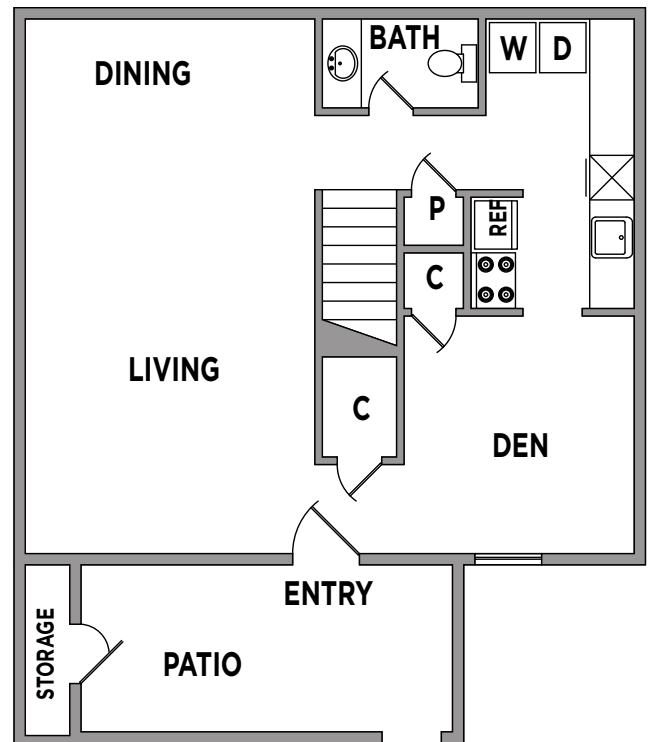

TOWNSHIP

APARTMENTS

401 SOUTH BENDER AVENUE, HUMBLE, TEXAS 77338 | 281.446.9194
TOWNSHIPAPTS.COM | LEASING.TOWNSHIP@URBANSW.COM

PLAN E

2 bd / 2.5 bth

1,300 SQ. FT.*

*square footage is approximate