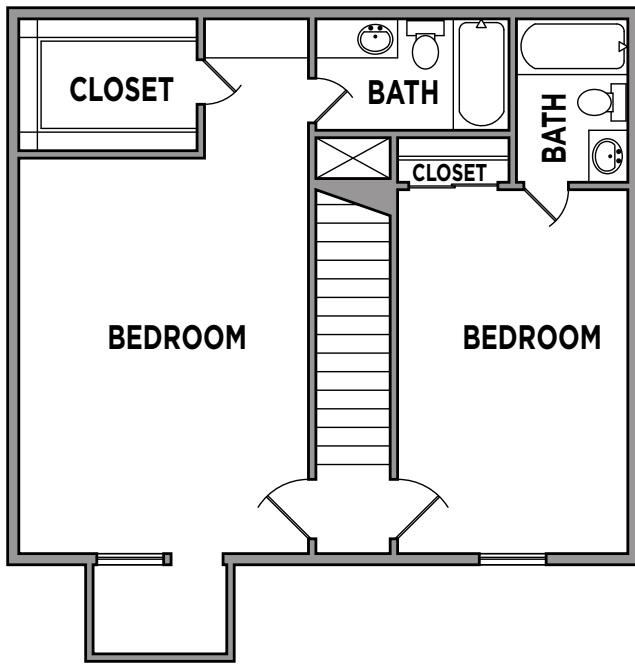

TOWNSHIP

APARTMENTS

401 SOUTH BENDER AVENUE, HUMBLE, TEXAS 77338 | 281.446.9194
TOWNSHIPAPTS.COM | LEASING.TOWNSHIP@URBANSW.COM

PLAN E

2 bd / 2.5 bth

1,300 SQ. FT.*

*square footage is approximate