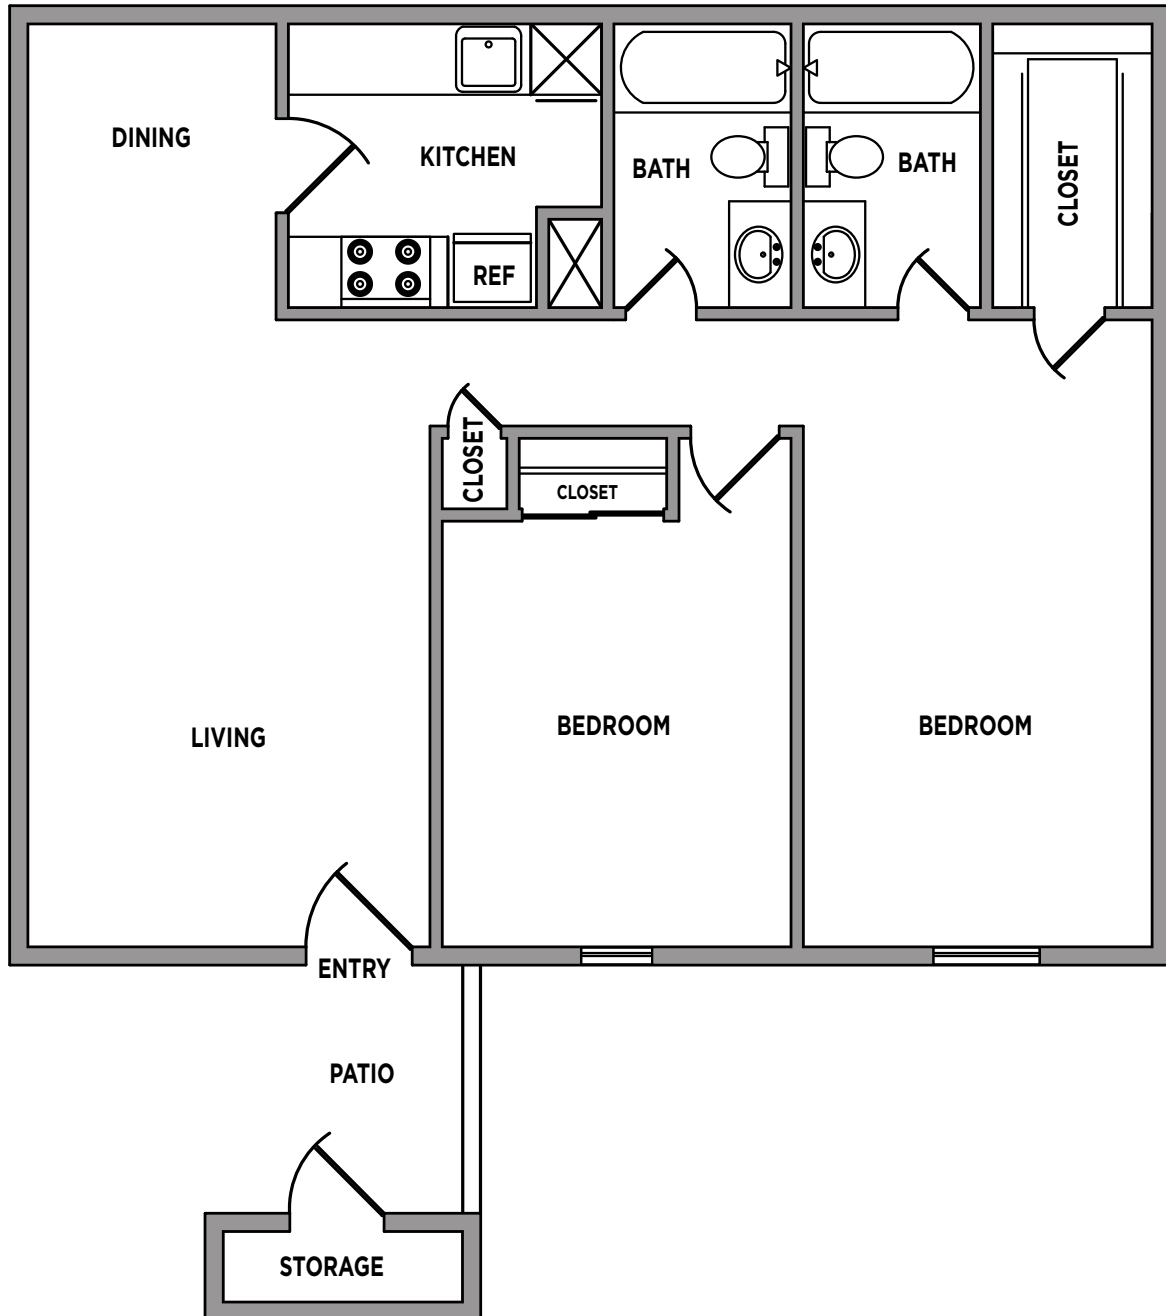

TOWNSHIP

APARTMENTS

401 SOUTH BENDER AVENUE, HUMBLE, TEXAS 77338 | 281.446.9194
TOWNSHIPAPTS.COM | LEASING.TOWNSHIP@URBANSW.COM

PLAN C

2 bd / 2 bth

1,050 SQ. FT.*

*square footage is approximate