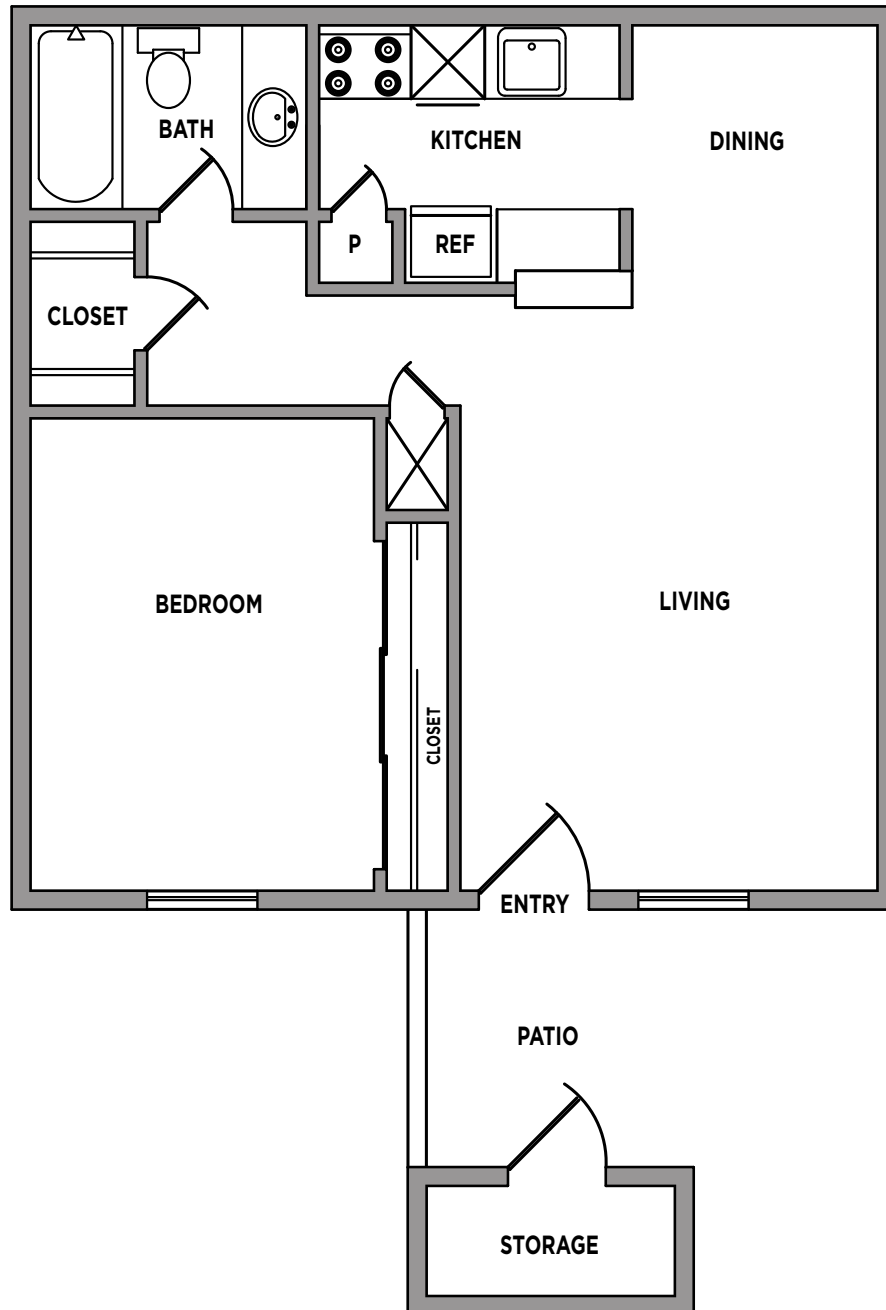

TOWNSHIP

APARTMENTS

401 SOUTH BENDER AVENUE, HUMBLE, TEXAS 77338 | 281.446.9194
TOWNSHIPAPTS.COM | LEASING.TOWNSHIP@URBANSW.COM

PLAN B

1 bd / 1 bth

750 SQ. FT.*

*square footage is approximate