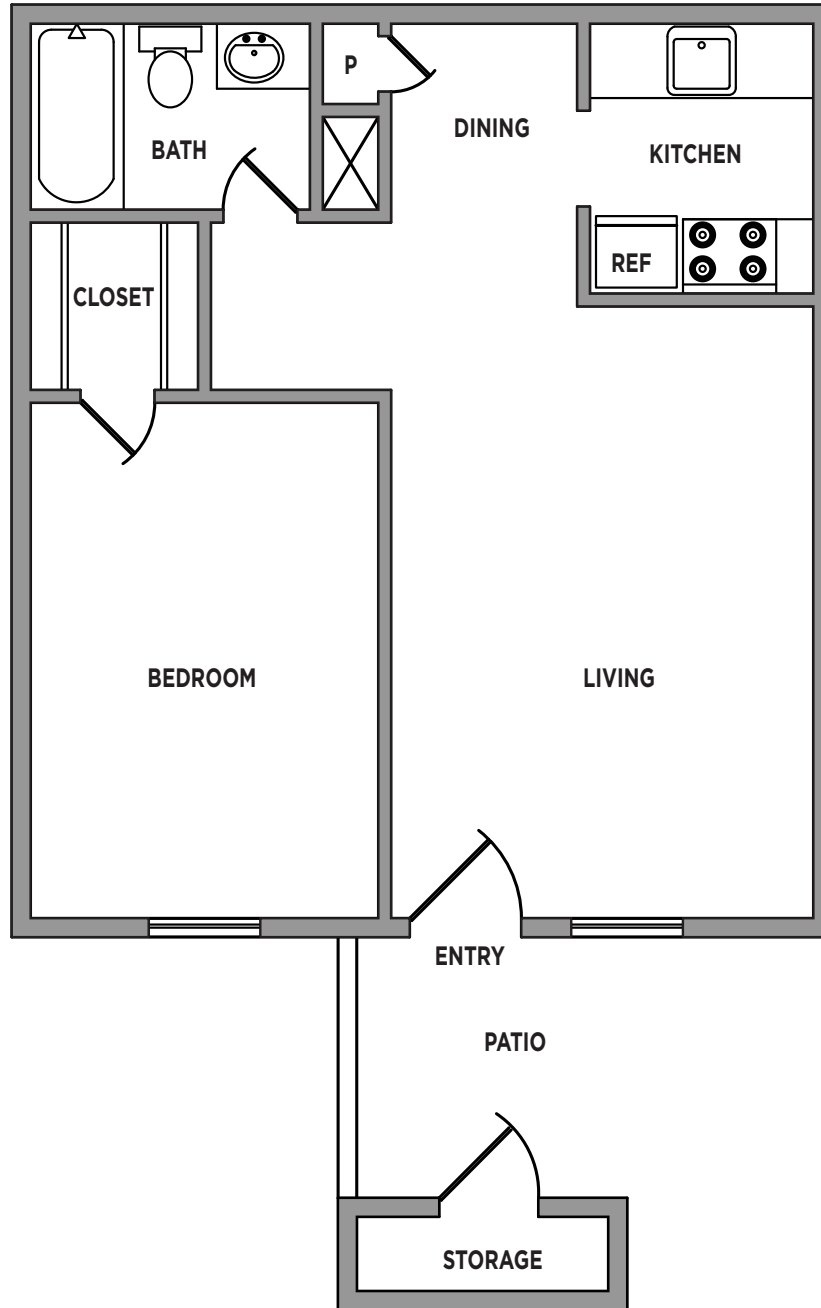

TOWNSHIP

APARTMENTS

401 SOUTH BENDER AVENUE, HUMBLE, TEXAS 77338 | 281.446.9194
TOWNSHIPAPTS.COM | LEASING.TOWNSHIP@URBANSW.COM

PLAN A

1 bd / 1 bth

550 SQ. FT.*

*square footage is approximate